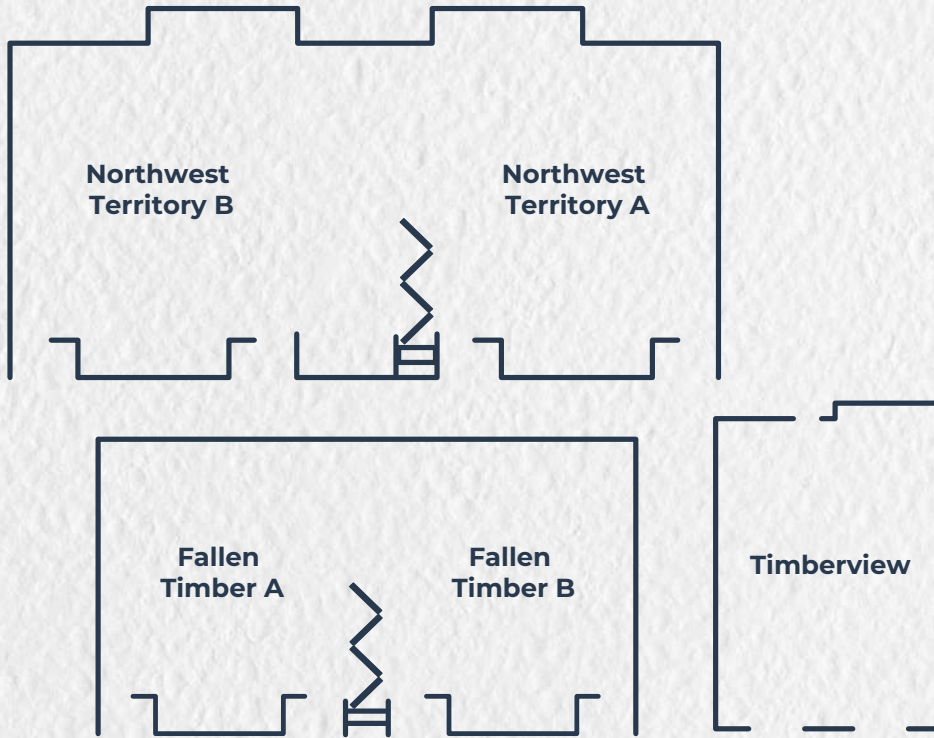

GREAT WOLF LODGE® KANSAS

Function Space Configurations and Specifications

Resort Accommodations

- Located off I-435, in the Legends at Village West entertainment district
- 4,431 sq. ft. of flexible meeting space
- Three separate and configurable meeting rooms
- Customizable catering solutions built to your preference
- Complimentary high-speed wireless Internet access
- Complimentary on-site parking
- 281 spacious guest suites

Room Name	Sq. Ft.	L x W x H (Ft)	Classroom	Banquet	Theater	Reception	U-Shape	Hollow Square
Northwest Territory (A-B)	2,100	70' x 30' x 9'	120	120	210	180	60	68
Northwest Territory A	840	28' x 30' x 9'	40	40	60	60	24	28
Northwest Territory B	1,260	42' x 30' x 9'	80	80	150	120	36	44
Fallen Timber (A-B)	1,680	56' x 30' x 11'	90	100	150	150	40	48
Fallen Timber A	840	28' x 30' x 11'	45	40	75	75	20	24
Fallen Timber B	840	28' x 30' x 11'	45	40	75	75	20	24
Timberview	651	26' x 18' x 11'	20	24	40	50	20	24