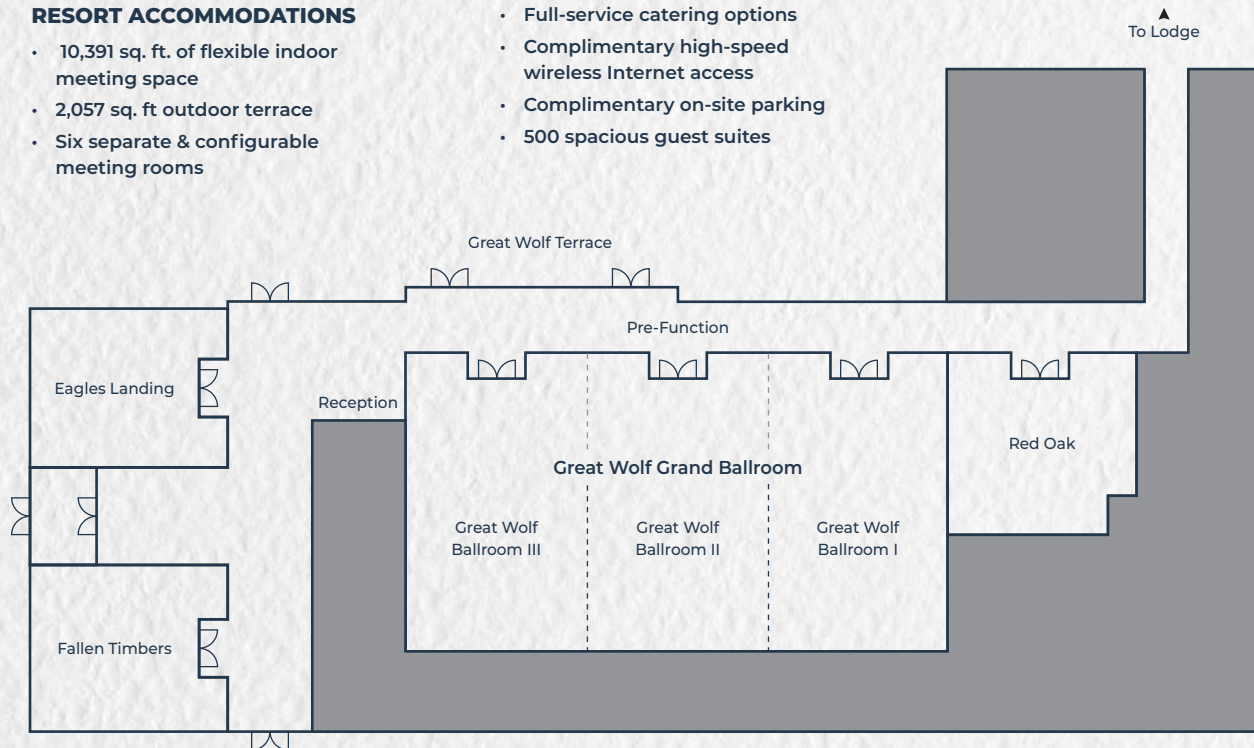

GREAT WOLF LODGE®

NORTHERN CALIFORNIA

Function Space Configurations and Specifications

RESORT ACCOMMODATIONS

- 10,391 sq. ft. of flexible indoor meeting space
- 2,057 sq. ft outdoor terrace
- Six separate & configurable meeting rooms

- Full-service catering options
- Complimentary high-speed wireless Internet access
- Complimentary on-site parking
- 500 spacious guest suites

Room Name	Sq. Ft.	L x W x H (Ft)	Classroom	Banquet	Theater	Reception	U-Shape	Hollow Square
Great Wolf Grand Ballroom	3,682	44' x 85' x 15.5'	120	220	380	380	104	104
Great Wolf Ballroom I	1,174	44' x 27' x 15.5'	30	70	120	120	32	32
Great Wolf Ballroom II	1,264	44' x 28' x 15.5'	30	80	130	130	36	36
Great Wolf Ballroom III	1,244	44' x 28' x 15.5'	30	70	130	130	36	36
Red Oak	637	27' x 27' x 13'	18	30	50	50	16	16
Fallen Timbers	696	23' 8" x 28' x 14'	18	30	50	50	16	16
Eagles Landing	637	23' 8" x 29' x 14'	18	30	50	50	16	16
Great Wolf Terrace	2,057	34 x 64	N/A	171	228	228	N/A	N/A
Pre-Function	1,098	N/A	N/A	N/A	N/A	N/A	N/A	N/A

Resort Amenities

Retire to Great Wolf Lodge's oversized guest suites after a full day of productivity. Additional resort amenities available during your stay include: dining and bar options, an 84-degree indoor waterpark, a game-filled arcade, and our gift shop.